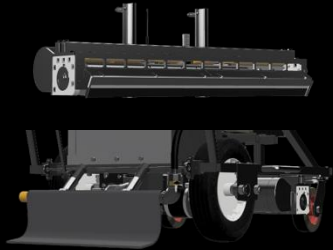

POLAR

SKATE SMOOTH, SKATE POLAR.*

Compact ice resurfer for backyard rinks and frozen ponds that creates smooth, high-quality ice for a great skating experience

OUR PRODUCT

THE EXPERIENCE

Perfect ice, anywhere

Transport

Move from storage to the rink with ease

Resurface

Rotary cutter and even water layer create high quality finish

Fill

Attach hose and fill tank as needed

Skate

Enjoy perfect ice with minimal downtime