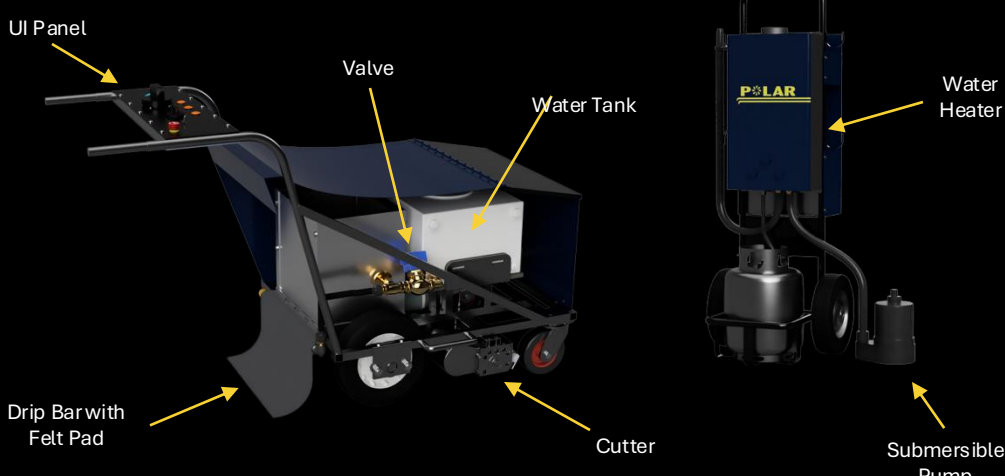

POLAR

SKATE SMOOTH, SKATE POLAR.*

Compact ice resurfer for backyard rinks and frozen ponds that creates smooth, high-quality ice for a great skating experience

OUR PRODUCT

THE EXPERIENCE

Perfect ice, anywhere

Transport

Move from storage to the rink with ease

Resurface

Rotary cutter and even water layer create high quality finish

Fill

Attach hose and fill tank as needed

Skate

Enjoy perfect ice with minimal downtime