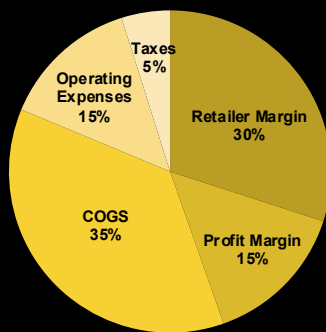

Breakdown of $3k MSRP

THANK YOU

Instructors

Josh Wiesman
Peko Hosoi
Andy MacInnis
John Brisson
Kamala Grasso
Warren Seering
Juhan Sonin
Rob Podoloff

Lab Staff

Danny Braunstein
Steve Banzaert
Bill Cormier
Steve Haberek
Hanna Quigley
Scott Spence

Special Thanks To

Ada Erus
Ryan Robinson
Danny Goldfield
Renata Caines
Adrienne Lai
MIT Johnson Staff

YELLOW TEAM

Luke Apostolides
Angelica Castro-Salazar
William Cruz
Jack DeBaugh
Drake Elliott
Julianne Hannon
Adam Ivatorov
Kayla Naicker

Lilia Ould-Hammou
Xavier Sanchez
Stephen Schulze
Sriram Sethuraman
Joyce Tang
Isaac Utesch
Jayna Wadhwa
Peyton Worthington

Contact us at: 2009yellow@mit.edu